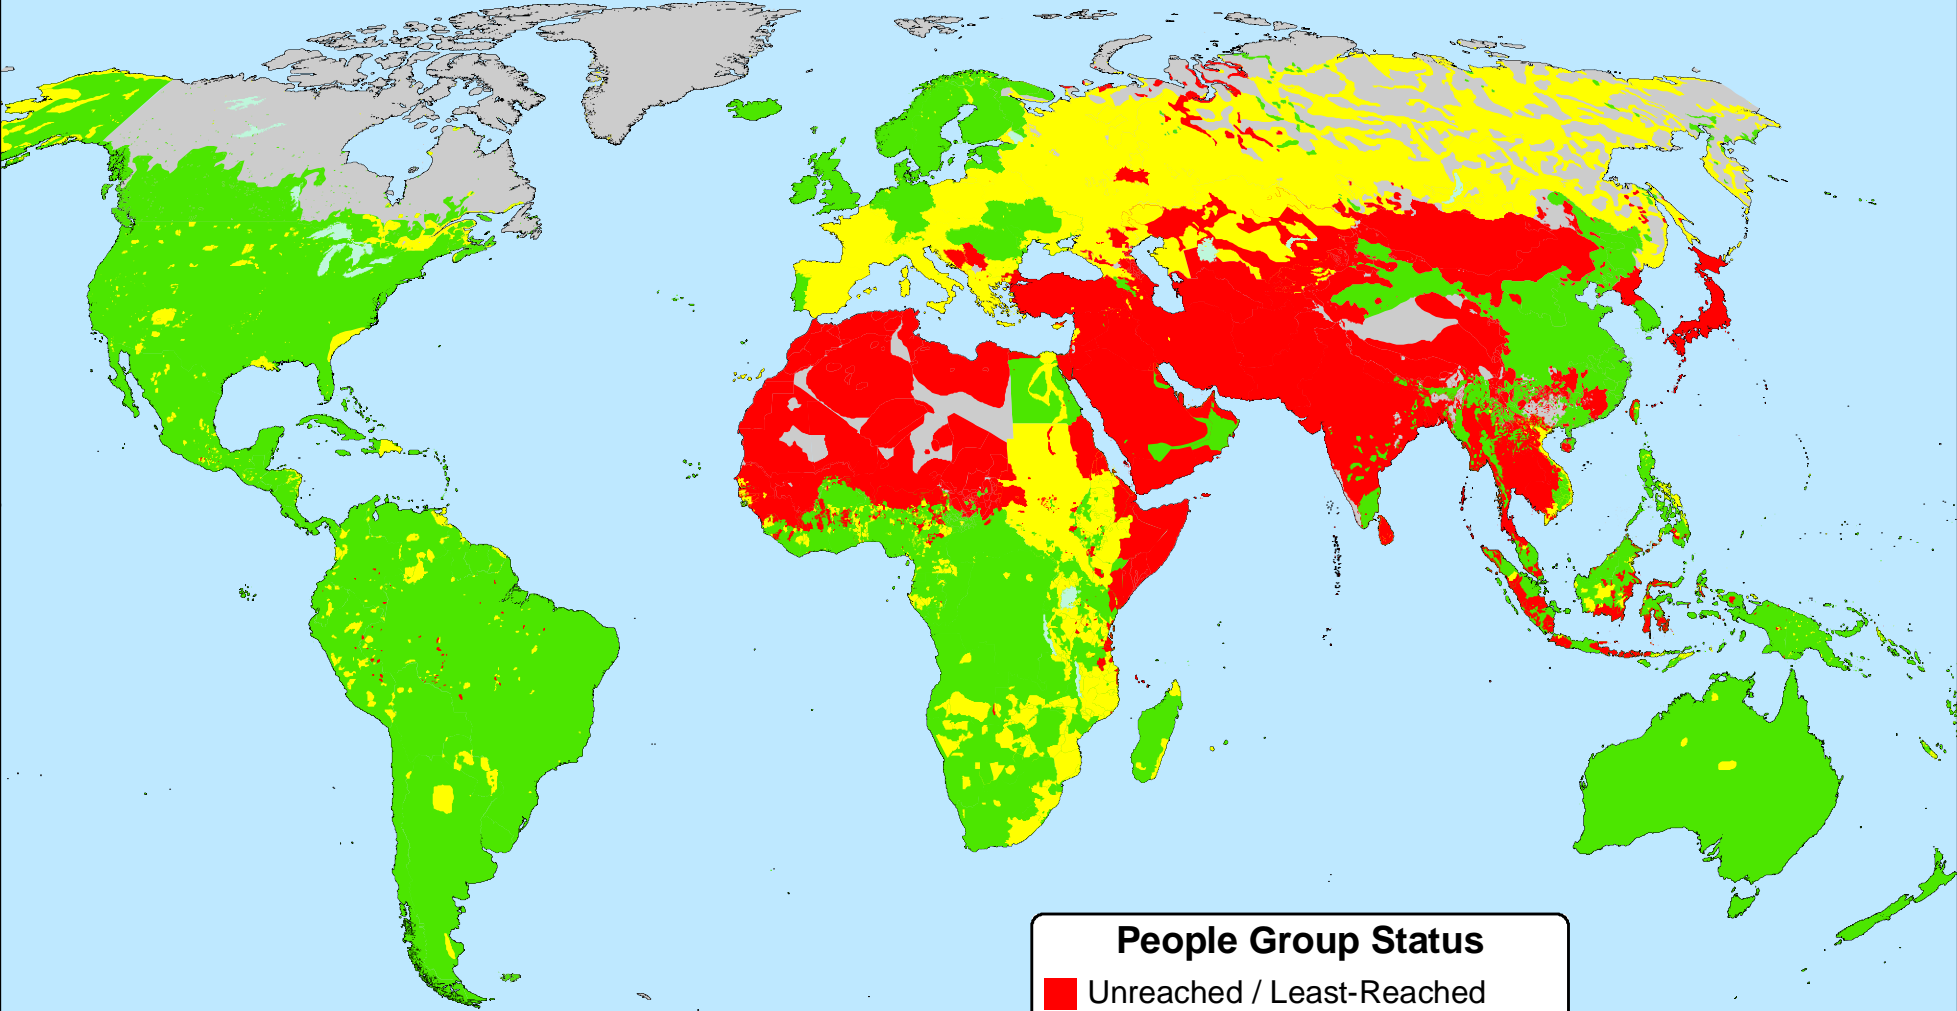

Progress of the Gospel by People Group

Based on the Joshua Project Progress Scale

People Group Status

- Unreached / Least-Reached
- Formative / Nominal
- Established / Significant
- Data not available or uninhabited

Source: Joshua Project (www.joshuaproject.net), January 2010
Map by Joshua Project and Global Mapping International (www.gmi.org)